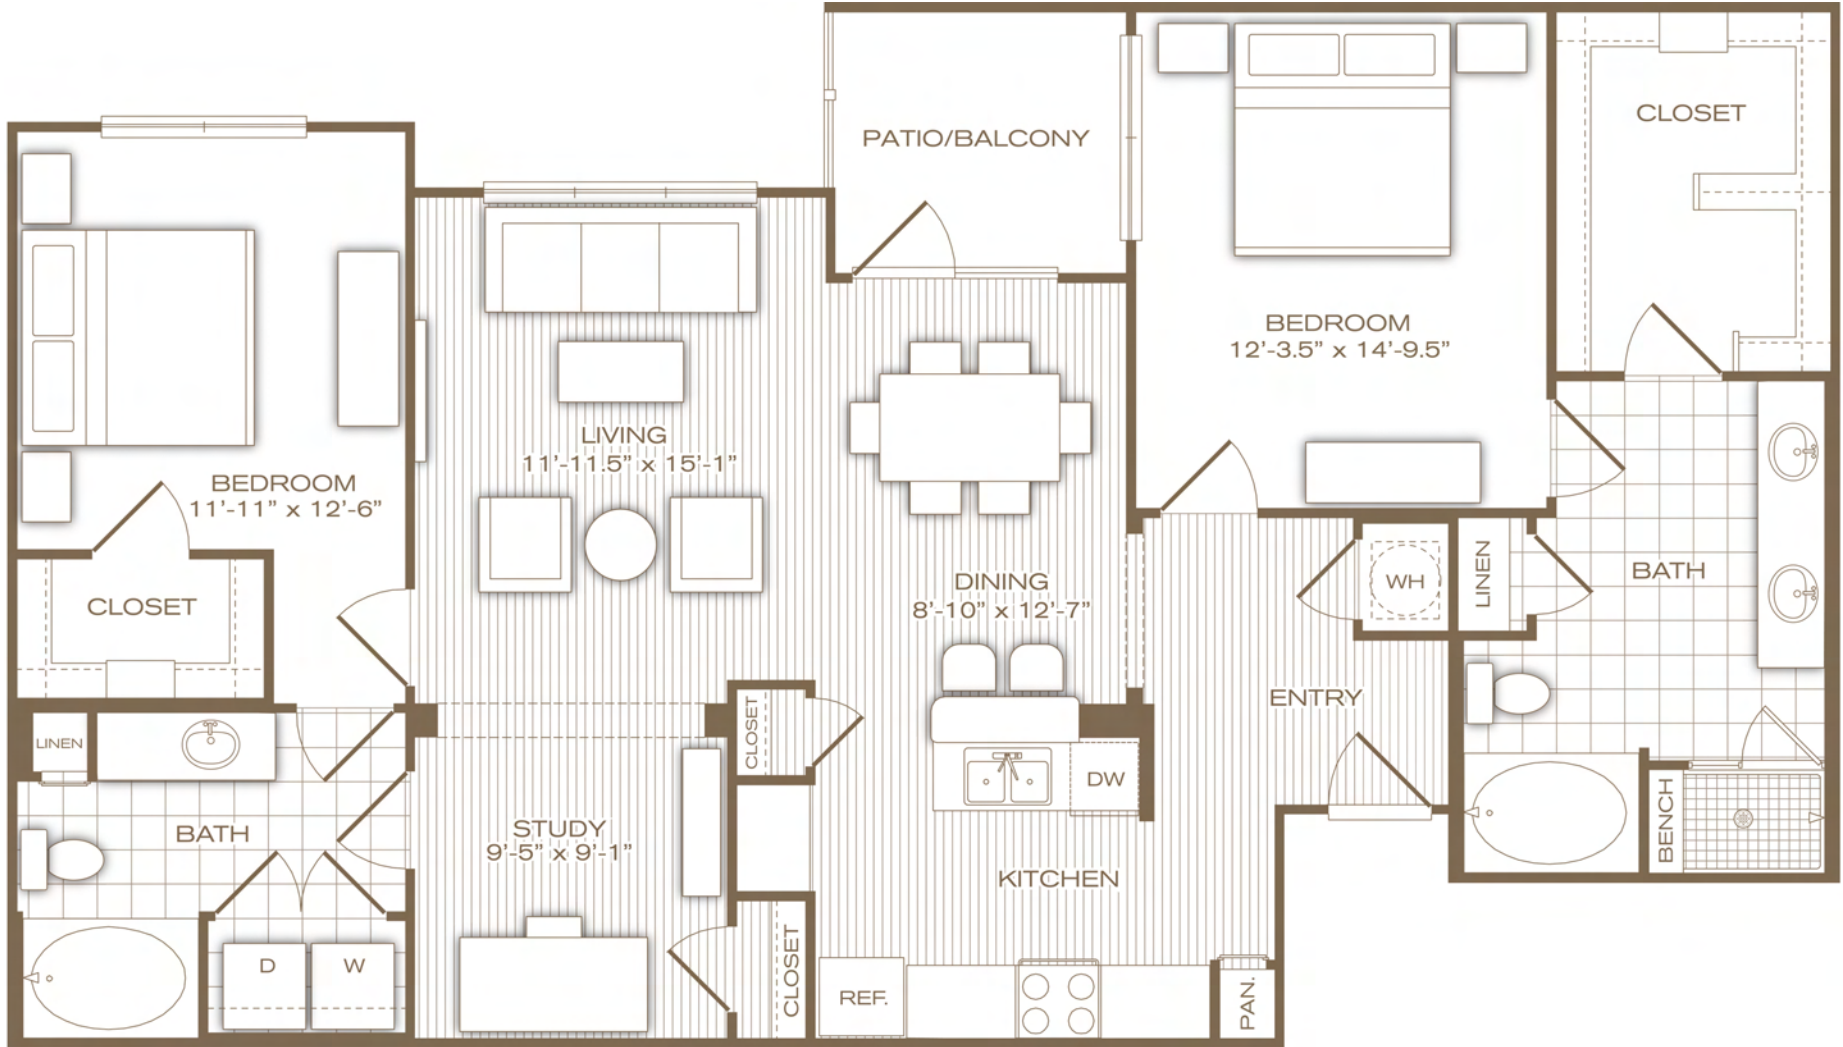

the savoy

2 bedroom / 2 bath + study | 1375 sq. ft.*

*Excluding Patio/Balcony | Flooring detail represents floors 2-4

city place
MIDTOWN

www.cityplacemidtown.com