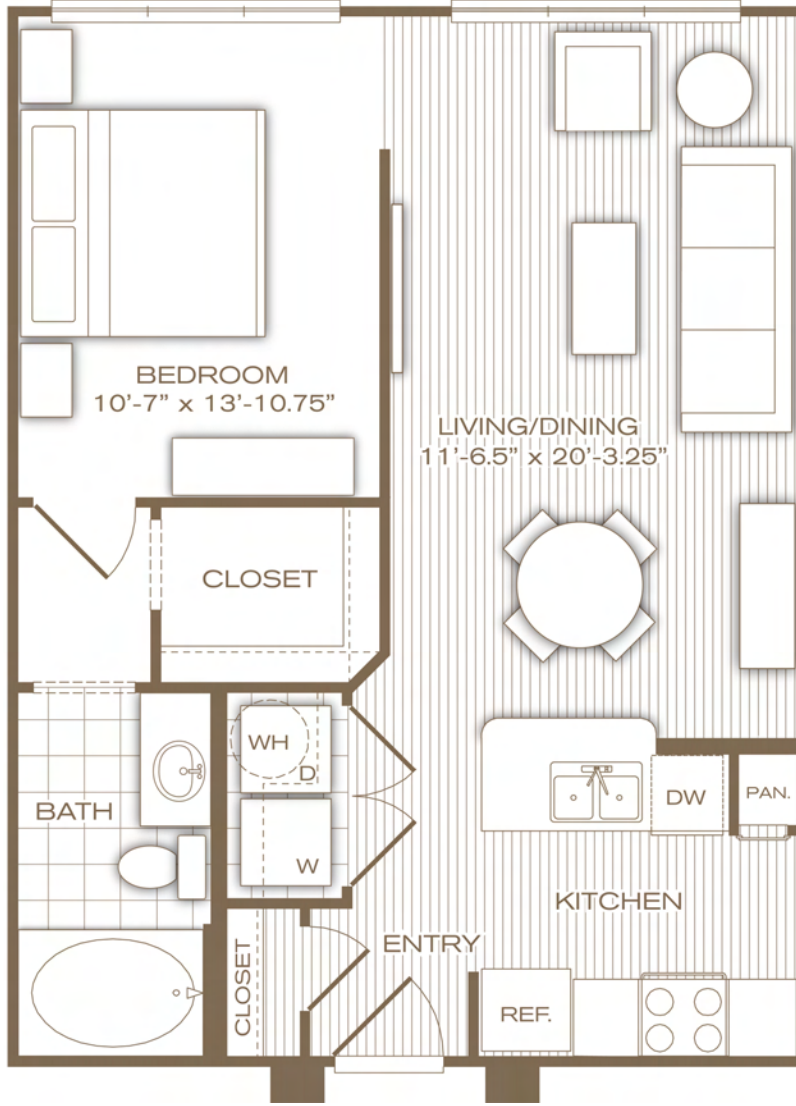

the mondrian

1 bedroom / 1 bath | 650 sq. ft.

Flooring detail represents floors 2-4