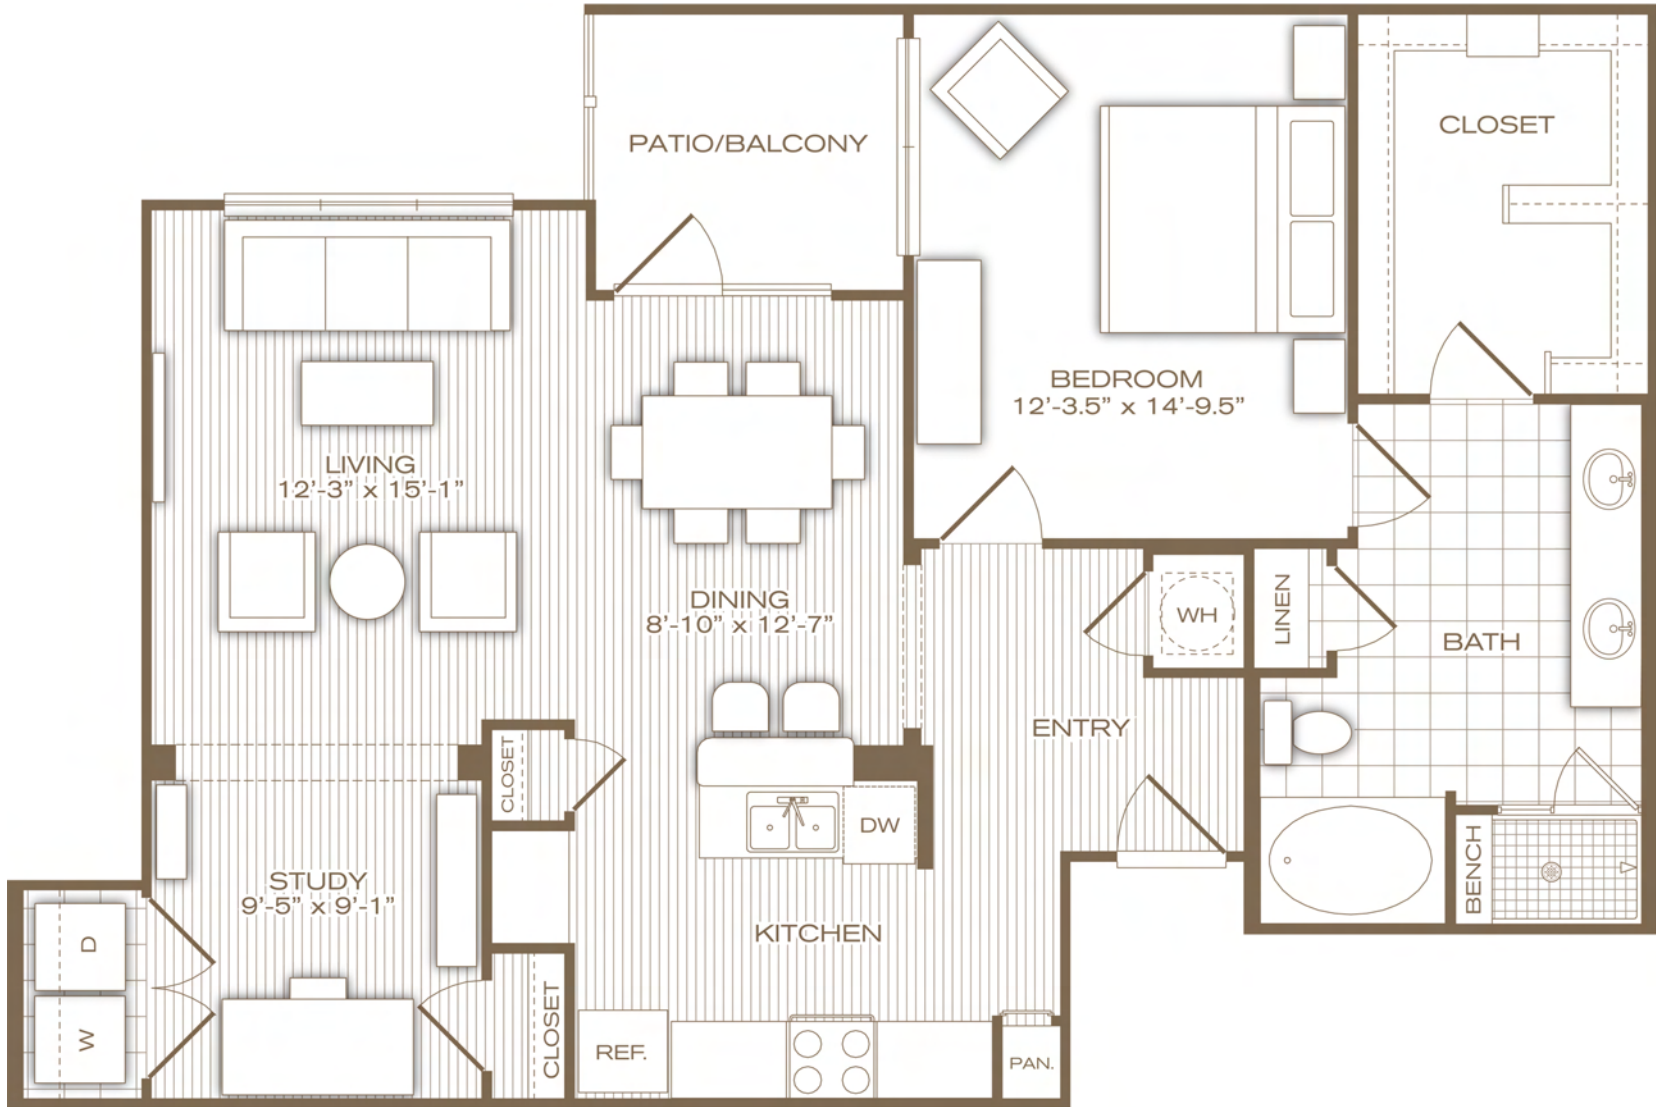

the maramont

1 bedroom / 1 bath + study | 1083 sq. ft.*

*Excluding Patio/Balcony | Flooring detail represents floors 2-4

city place
MIDTOWN

www.cityplacemidtown.com