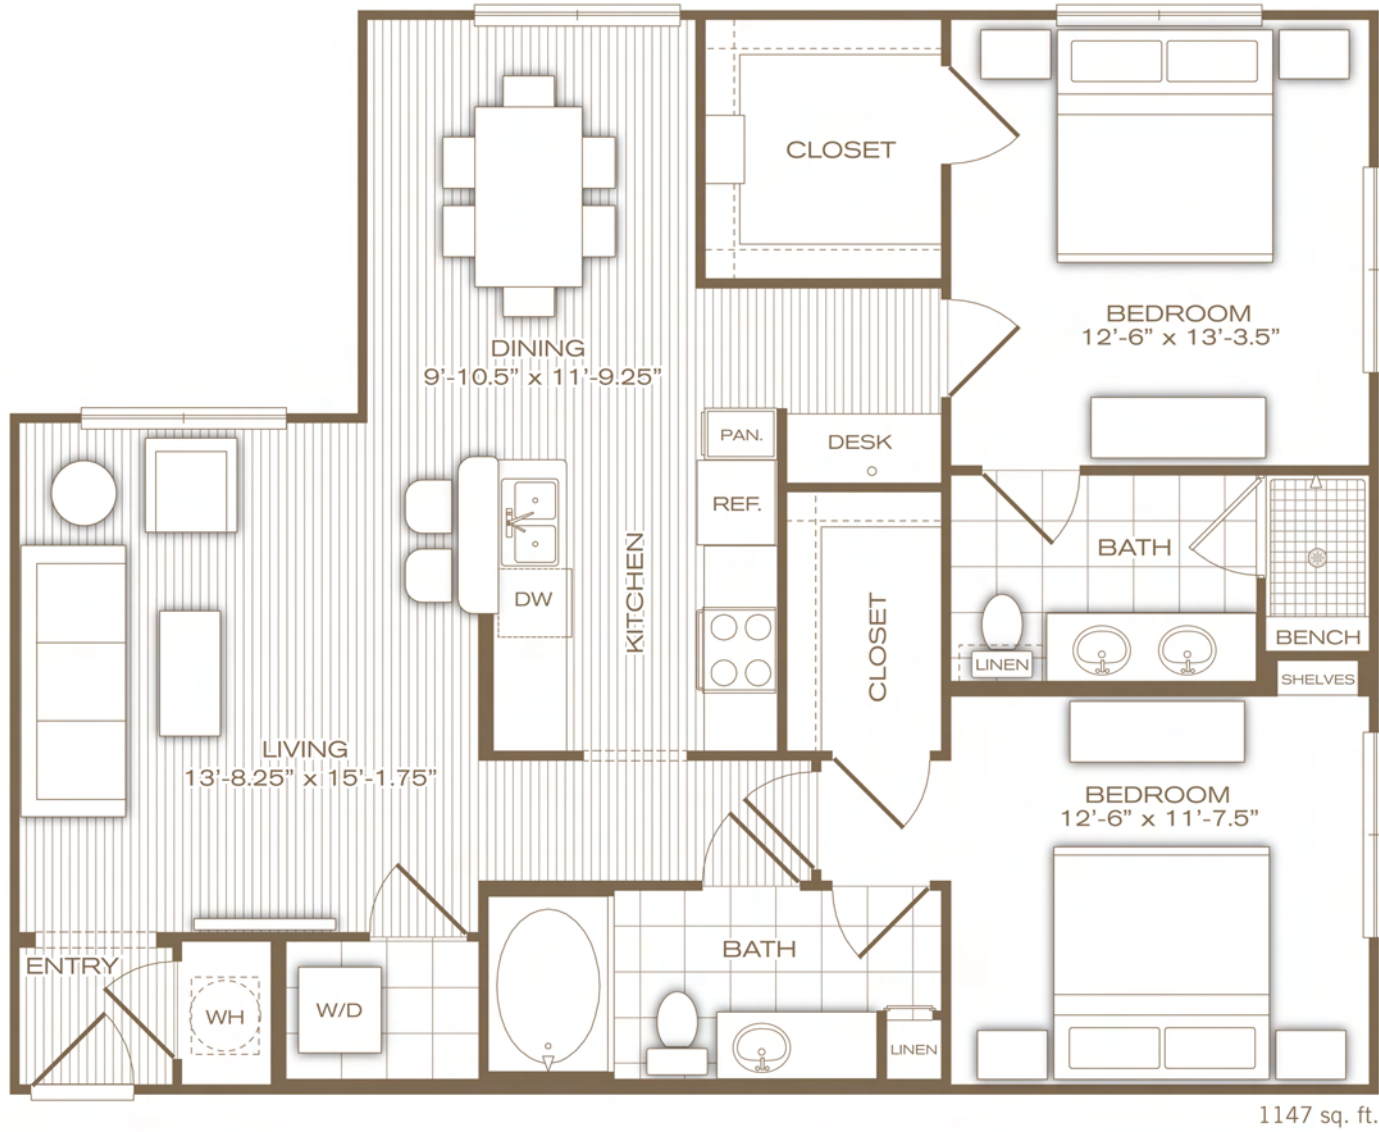

the delano

2 bedroom / 2 bath | 1147-1298 sq. ft.*

ALT. 1 - 1239 sq. ft.

ALT. 2 - 1298 sq. ft.

1179 sq. ft.

*Excluding Patio/Balcony | Flooring detail represents floors 2-4

the delano (alt. 3)

2 bedroom / 2 bath | 1147-1298 sq. ft.

Flooring detail represents floors 2-4