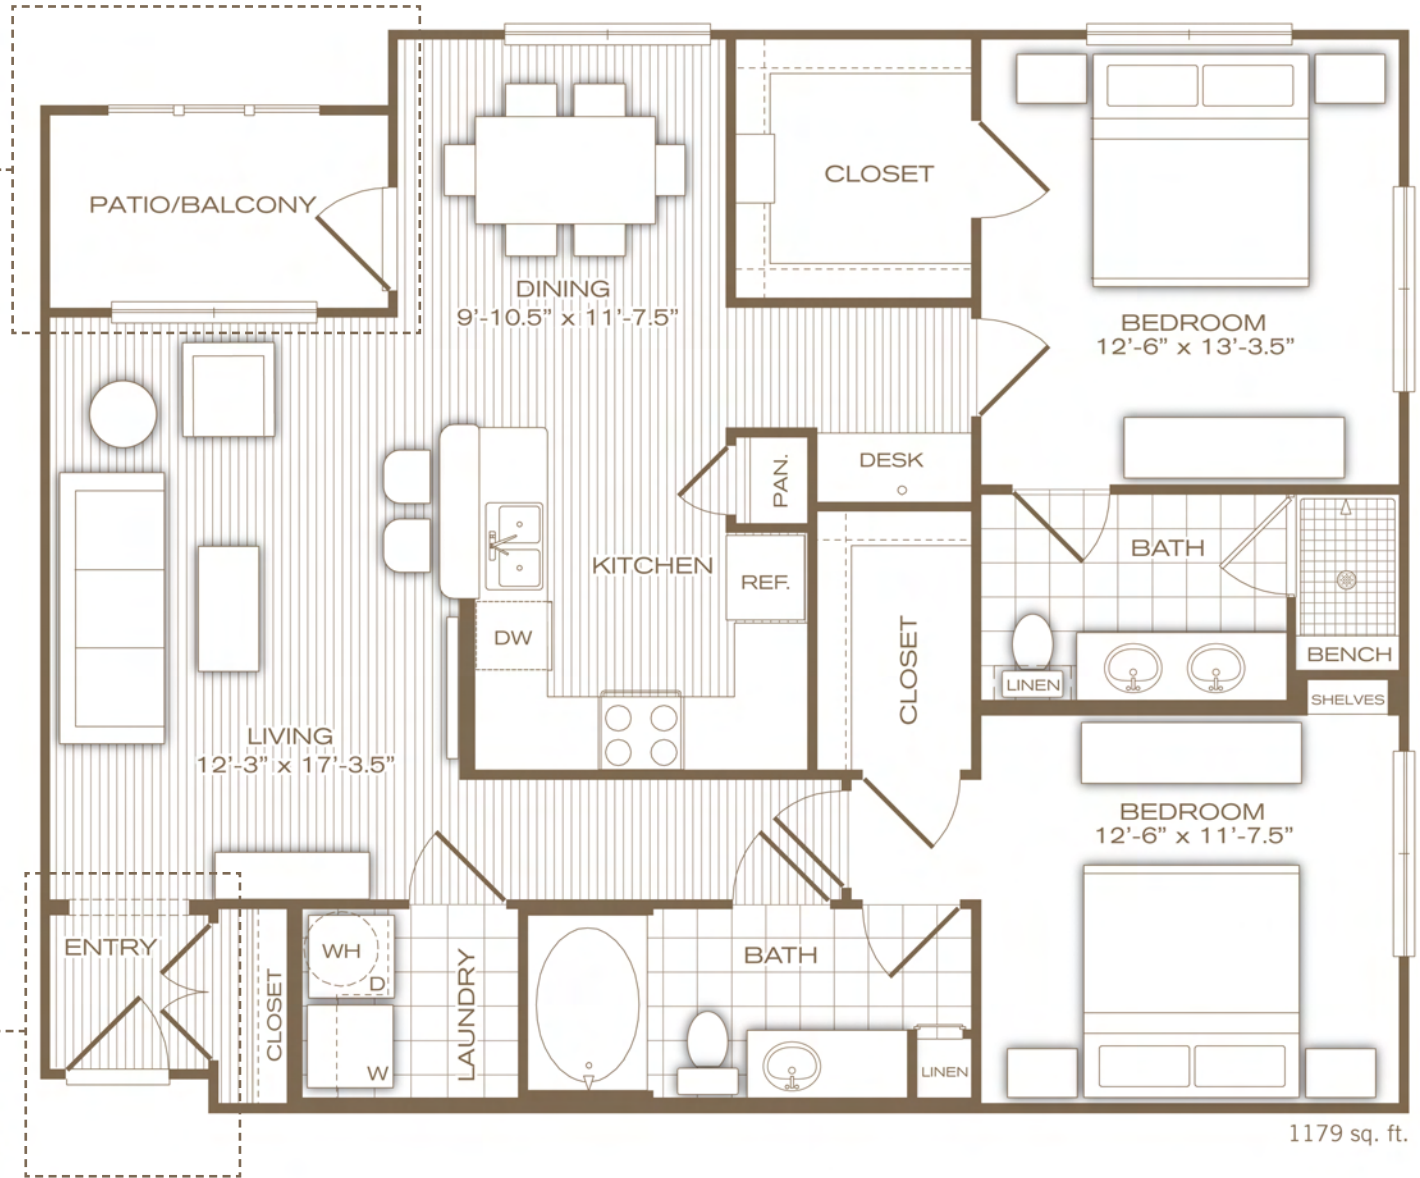

the delano

2 bedroom / 2 bath | 1147-1298 sq. ft.*

ALT. 1 - 1239 sq. ft.

ALT. 2 - 1298 sq. ft.

1179 sq. ft.

*Excluding Patio/Balcony | Flooring detail represents floors 2-4

the delano (alt. 3)

2 bedroom / 2 bath | 1147-1298 sq. ft.

Flooring detail represents floors 2-4