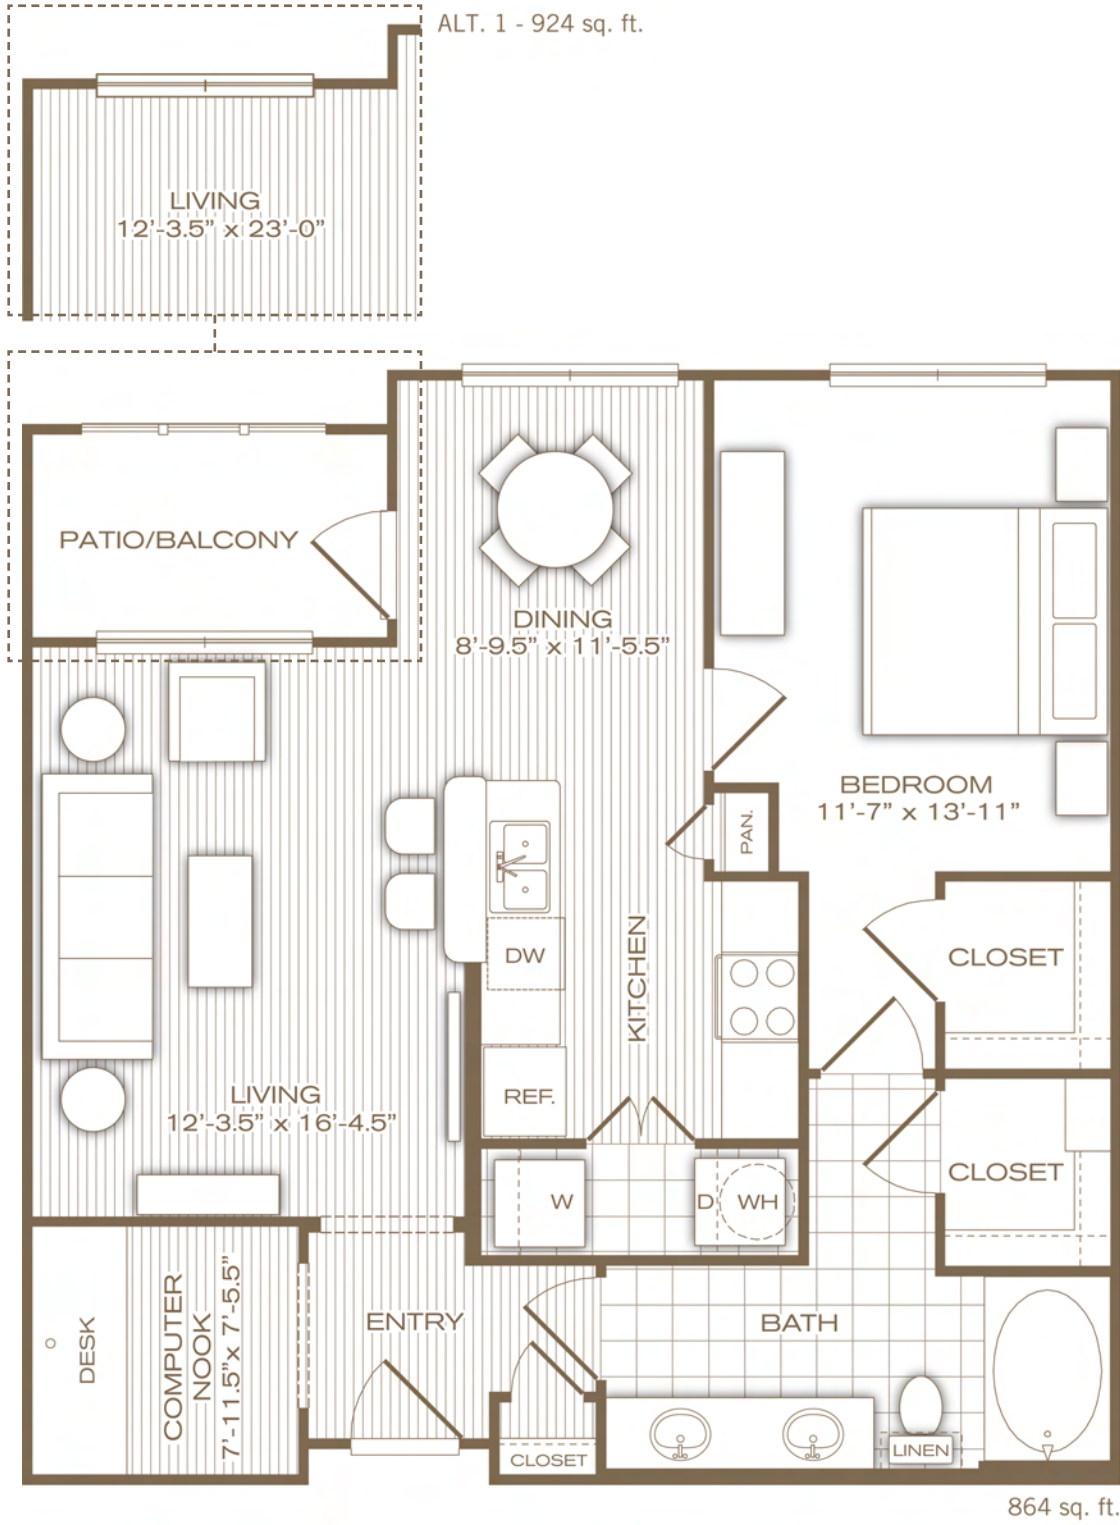

# the bowery

1 bedroom / 1 bath | 864-924 sq. ft.\*

\*Excluding Patio/Balcony | Flooring detail represents floors 2-4